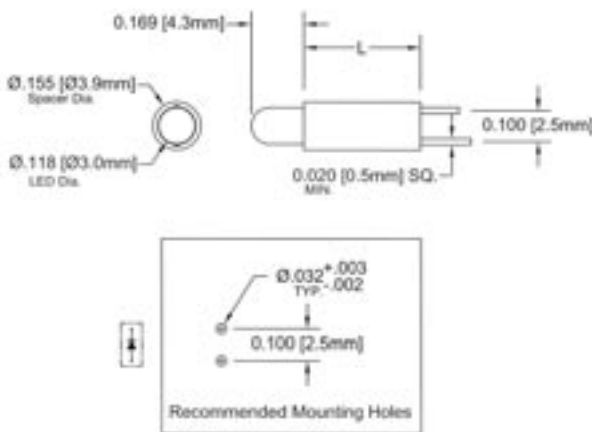

Examples:

ELM 2 Series

T-1 (3mm) Standard Profile

LED Assy. No.	Peak Wave Length	Emitted Color	Lens Appearance	Electro-Optical Data @20mA			Viewing Angle 2 θ 1/2 (deg)	LED P/N	
				If (mA) TYP	Vf (V) TYP	Iv (mcd) MAX			
ELM2XXX3BWD	430	BLUE	DIFFUSED	25	4.0	4.5	20.0	45	3BWD
ELM2XXX3GD	565	GREEN	DIFFUSED	30	2.2	2.6	30.0	45	3GD
ELM2XXX3YD	585	YELLOW	DIFFUSED	30	2.1	2.6	20.0	45	3YD
ELM2XXX3HD	635	HE RED	DIFFUSED	30	2.0	2.6	30.0	45	3HD
ELM2XXX3RD	655	RED	DIFFUSED	40	1.7	2.0	6.0	45	3RD
ELM2XXX3SRD	660	SUPER RED	DIFFUSED	20	1.7	2.6	90.0	45	3SRD
Low Current				Data @2mA					
ELM2XXX3GDL	565	GREEN	DIFFUSED	5	1.9	2.2	6.0	45	3GDL
ELM2XXX3YDL	585	YELLOW	DIFFUSED	5	1.9	2.2	4.0	45	3YDL
ELM2XXX3HDL	635	HE RED	DIFFUSED	5	1.8	2.2	6.0	45	3HDL
5 Volt				Data @10mA					
ELM2XXX3GD5V	565	GREEN	DIFFUSED	8	-	5.0	30.0	45	3GD5V
ELM2XXX3YD5V	585	YELLOW	DIFFUSED	8	-	5.0	20.0	45	3YD5V
ELM2XXX3HD5V	635	HE RED	DIFFUSED	8	-	5.0	30.0	45	3HD5V

ELM 5 Series

T-1 (3mm) Narrow Profile

LED Assy. No.	Peak Wave Length	Emitted Color	Lens Appearance	Electro-Optical Data @20mA			Viewing Angle 2 θ 1/2 (deg)	LED P/N	
				If (mA) TYP	Vf (V) TYP	Iv (mcd) MAX			
ELM5XXX3BWD	430	BLUE	DIFFUSED	25	4.0	4.5	20.0	45	3BWD
ELM5XXX3GD	565	GREEN	DIFFUSED	30	2.2	2.6	30.0	45	3GD
ELM5XXX3YD	585	YELLOW	DIFFUSED	30	2.1	2.6	20.0	45	3YD
ELM5XXX3HD	635	HE RED	DIFFUSED	30	2.0	2.6	30.0	45	3HD
ELM5XXX3RD	655	RED	DIFFUSED	40	1.7	2.0	6.0	45	3RD
ELM5XXX3SRD	660	SUPER RED	DIFFUSED	20	1.7	2.6	90.0	45	3SRD
Low Current				Data @2mA					
ELM5XXX3GDL	565	GREEN	DIFFUSED	5	1.9	2.2	6.0	45	3GDL
ELM5XXX3YDL	585	YELLOW	DIFFUSED	5	1.9	2.2	4.0	45	3YDL
ELM5XXX3HDL	635	HE RED	DIFFUSED	5	1.8	2.2	6.0	45	3HDL
5 Volt				Data @10mA					
ELM5XXX3GD5V	565	GREEN	DIFFUSED	8	-	5.0	30.0	45	3GD5V
ELM5XXX3YD5V	585	YELLOW	DIFFUSED	8	-	5.0	20.0	45	3YD5V
ELM5XXX3HD5V	635	HE RED	DIFFUSED	8	-	5.0	30.0	45	3HD5V