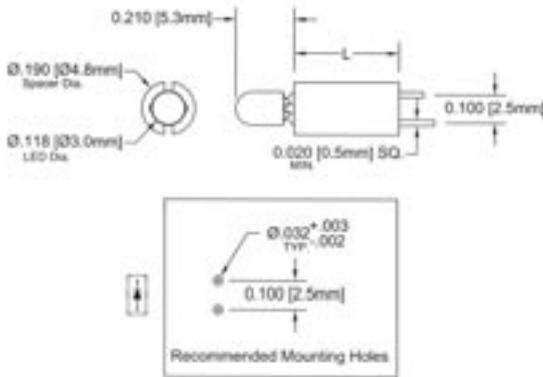

VERTICAL LED ASSEMBLIES

Extruded Vertical LED Assemblies

- Stock lengths .030" - .850" (1.0mm - 21.0mm)
- Available on tape and reel in .050" - .500" (2mm - 13mm) lengths 1,000 per reel
- Additional LED colors available

Examples:

ELM 2 Series

T-1 (3mm) Standard Profile

LED Assy. No.	Peak Wave Length	Emitted Color	Lens Appearance	Electro-Optical Data @20mA			Viewing Angle 2 θ 1/2 (deg)	LED P/N	
				If (mA) TYP	Vf (V) TYP	Iv (mcd) MAX			
ELM2XXX3BWD	430	BLUE	DIFFUSED	25	4.0	4.5	20.0	45	3BWD
ELM2XXX3GD	565	GREEN	DIFFUSED	30	2.2	2.6	30.0	45	3GD
ELM2XXX3YD	585	YELLOW	DIFFUSED	30	2.1	2.6	20.0	45	3YD
ELM2XXX3HD	635	HE RED	DIFFUSED	30	2.0	2.6	30.0	45	3HD
ELM2XXX3RD	655	RED	DIFFUSED	40	1.7	2.0	6.0	45	3RD
ELM2XXX3SRD	660	SUPER RED	DIFFUSED	20	1.7	2.6	90.0	45	3SRD
Low Current				Data @2mA					
ELM2XXX3GDL	565	GREEN	DIFFUSED	5	1.9	2.2	6.0	45	3GDL
ELM2XXX3YDL	585	YELLOW	DIFFUSED	5	1.9	2.2	4.0	45	3YDL
ELM2XXX3HDL	635	HE RED	DIFFUSED	5	1.8	2.2	6.0	45	3HDL
5 Volt				Data @10mA					
ELM2XXX3GD5V	565	GREEN	DIFFUSED	8	-	5.0	30.0	45	3GD5V
ELM2XXX3YD5V	585	YELLOW	DIFFUSED	8	-	5.0	20.0	45	3YD5V
ELM2XXX3HD5V	635	HE RED	DIFFUSED	8	-	5.0	30.0	45	3HD5V