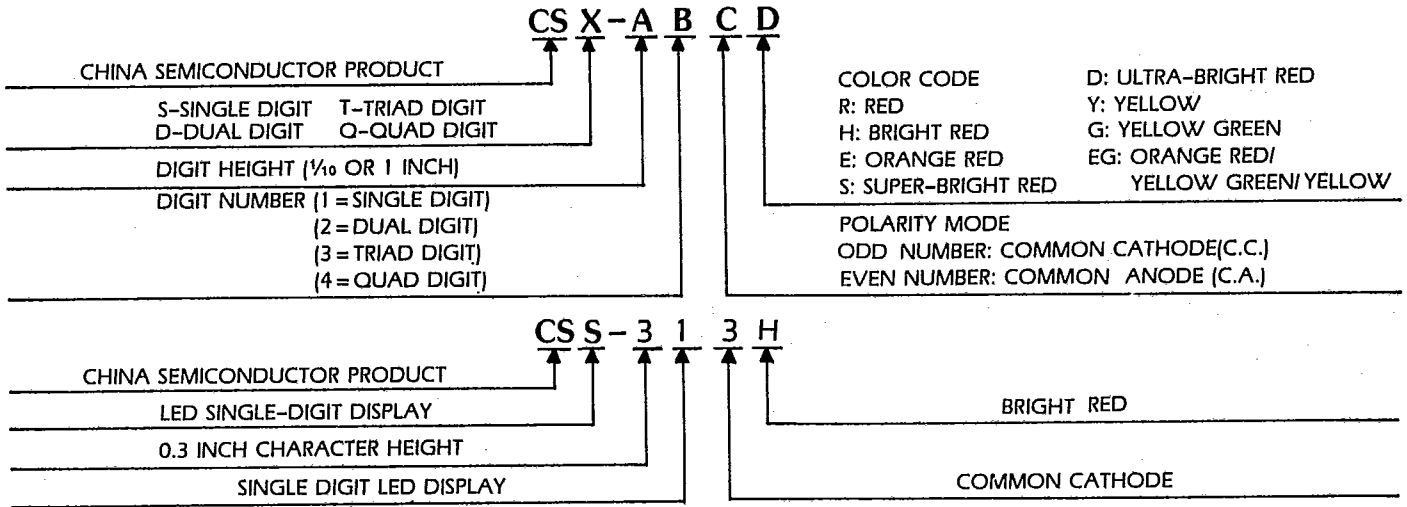

NUMERIC/ALPHANUMERIC DISPLAY

GENERAL INFORMATION

Part Number System

Electro-Optical Characteristics (Ta = 25°C)

COLOR	Peak Emission Wavelength λp (nm)	Dice Material	Forward Voltage V _F (V)		Luminous Intensity I _v (ucd)	Test Condition
			TYP	MAX		
RED	655	GaAsP/GaAs	1.7	2.0	1,000	I _F = 20 mA
BRIGHT RED	695	GaP/GaP	2.0	2.8	1,400	I _F = 20 mA
ORANGE RED	635	GaAsP/GaP	2.1	2.8	4,000	I _F = 20 mA
SUPER-BRIGHT RED	660	GaAlAs/GaAs (SH)	1.8	2.5	6,000	I _F = 20 mA
ULTRA-BRIGHT RED	660	GaAlAs/GaAs (DH)	1.8	2.5	10,000	I _F = 20 mA
YELLOW	590	GaAsP/GaP	2.1	2.8	4,000	I _F = 20 mA
YELLOW GREEN	570	GaP/GaP	2.2	2.8	4,000	I _F = 20 mA